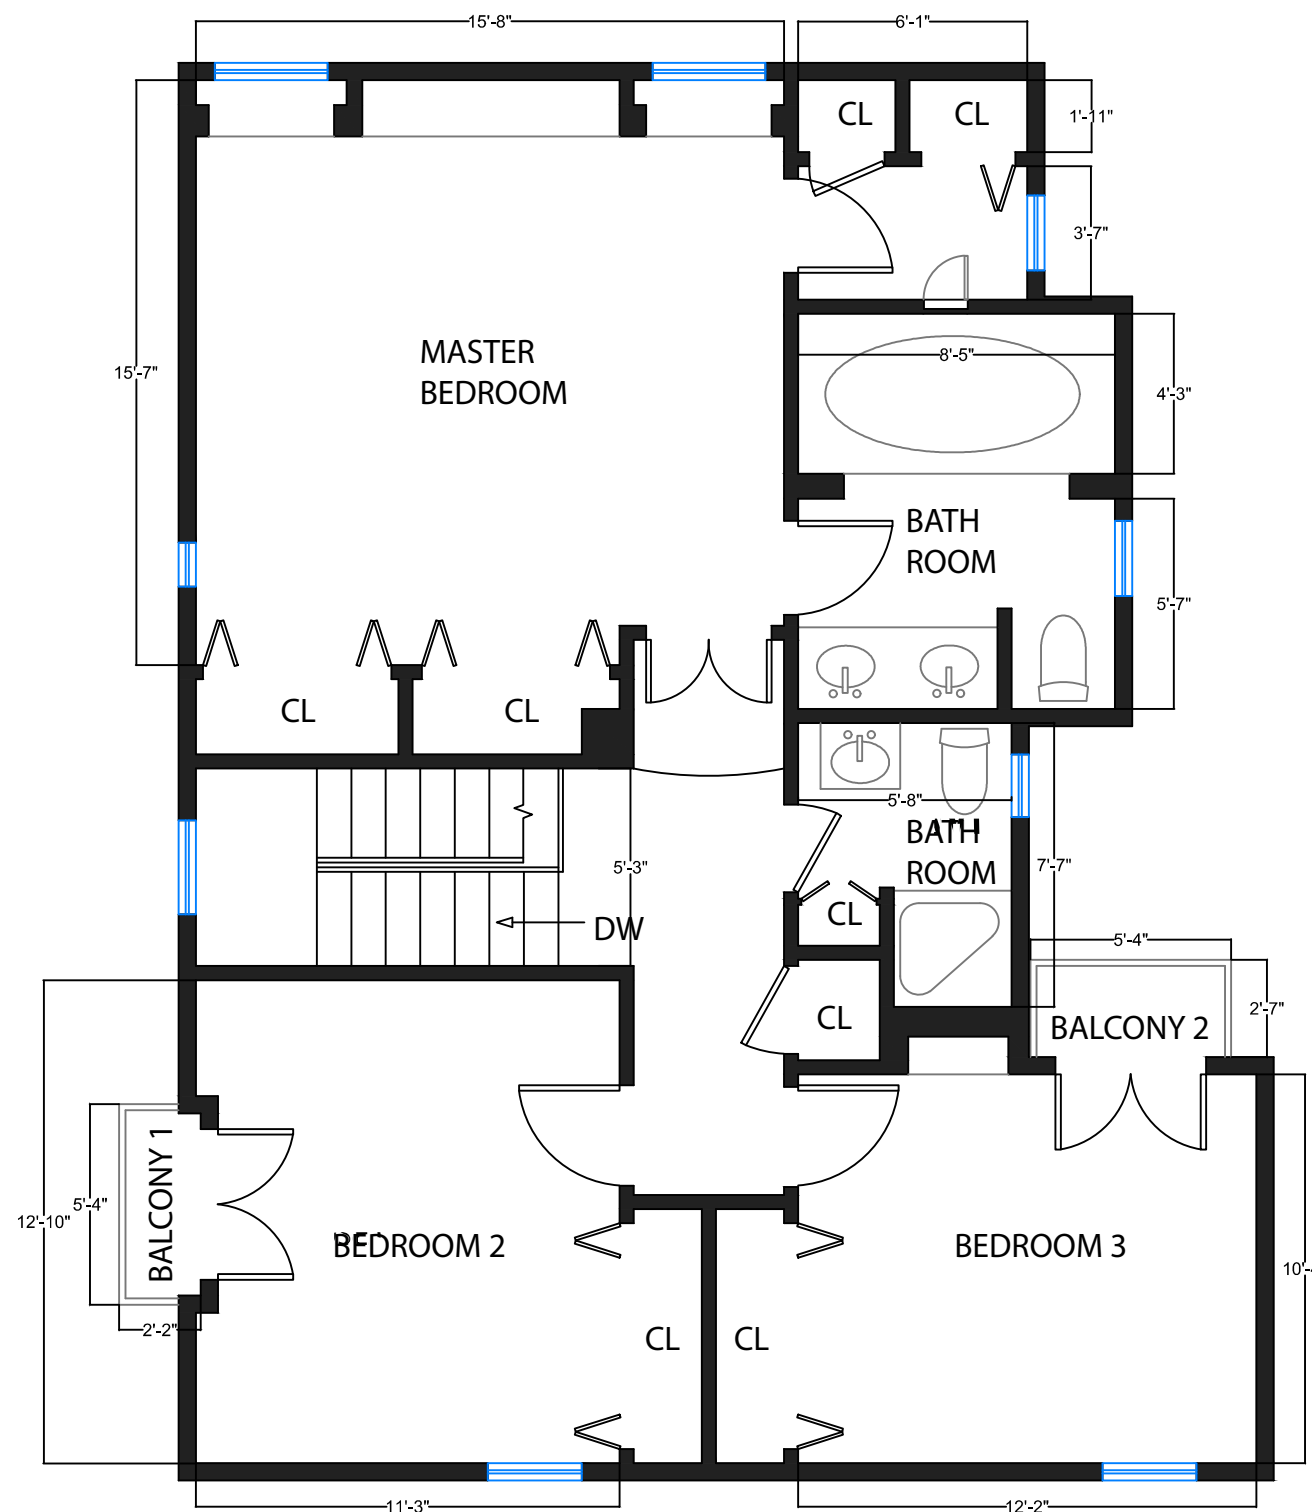

1646 Madrono Ave.

Palo Alto, CA. 94306

MAIN LEVEL

UPPER LEVEL

LOWER LEVEL

DISCLAIMER: RENDERING BY OPEN HOMES PHOTOGRAPHY. ALL MEASUREMENTS ARE APPROXIMATE AND MAY NOT BE EXACT. DO NOT RELY ON THE ACCURACY OF THIS FLOOR PLAN WHEN DETERMINING THE PRICE OF A PROPERTY OR MAKING DECISIONS REGARDING BUYING OR SELLING OF PROPERTIES WITHOUT INDEPENDENT VERIFICATION.