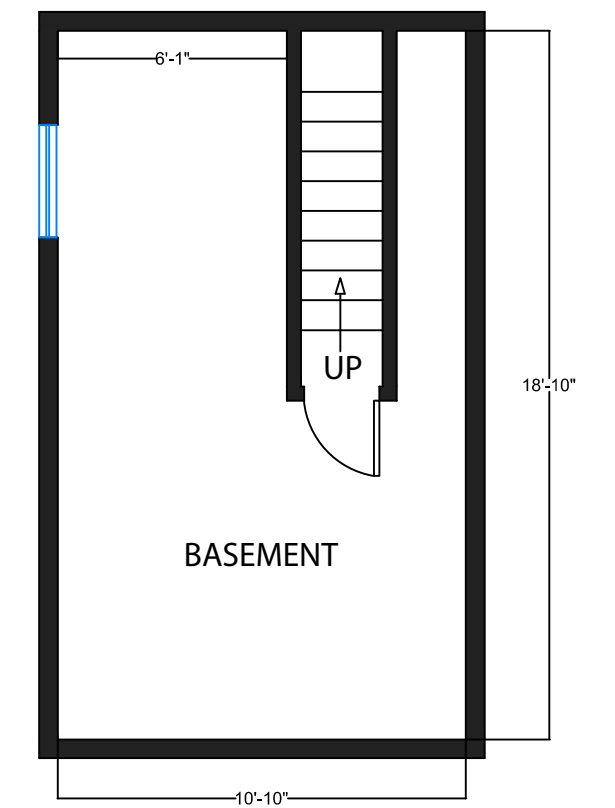

1646 Madrono Ave.

Palo Alto, CA. 94306

MAIN LEVEL

UPPER LEVEL

LOWER LEVEL

DISCLAIMER: RENDERING BY OPEN HOMES PHOTOGRAPHY. ALL MEASUREMENTS ARE APPROXIMATE AND MAY NOT BE EXACT. DO NOT RELY ON THE ACCURACY OF THIS FLOOR PLAN WHEN DETERMINING THE PRICE OF A PROPERTY OR MAKING DECISIONS REGARDING BUYING OR SELLING OF PROPERTIES WITHOUT INDEPENDENT VERIFICATION.