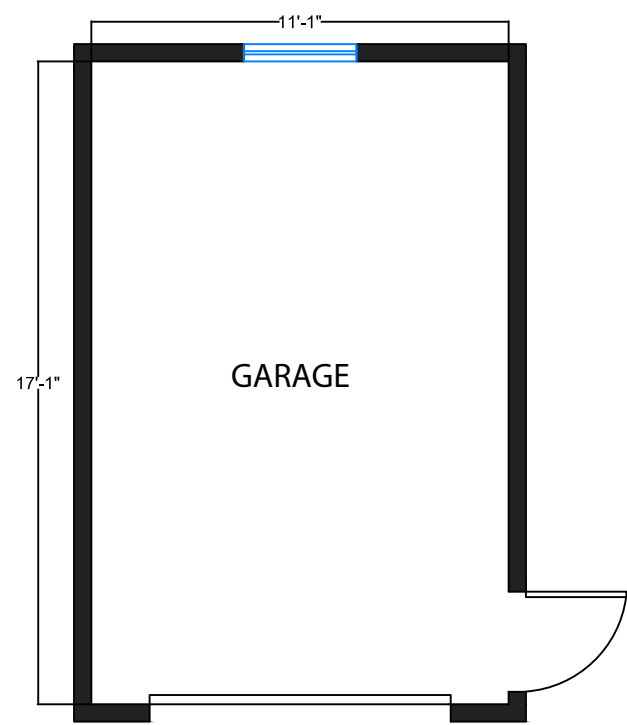

1646 Madrono Ave.

Palo Alto, CA. 94306

MAIN LEVEL

UPPER LEVEL

LOWER LEVEL

DISCLAIMER: RENDERING BY OPEN HOMES PHOTOGRAPHY. ALL MEASUREMENTS ARE APPROXIMATE AND MAY NOT BE EXACT. DO NOT RELY ON THE ACCURACY OF THIS FLOOR PLAN WHEN DETERMINING THE PRICE OF A PROPERTY OR MAKING DECISIONS REGARDING BUYING OR SELLING OF PROPERTIES WITHOUT INDEPENDENT VERIFICATION.